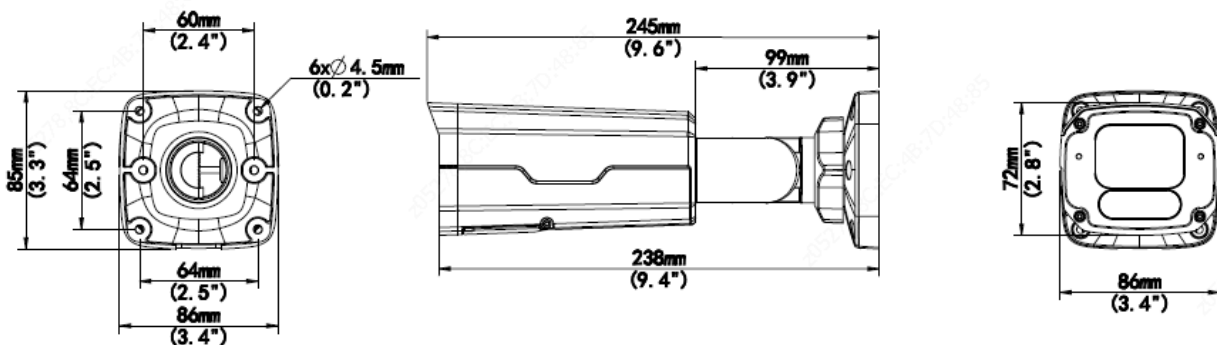

## Key Features

- High quality image with 4MP, 1/1.8"CMOS sensor
- 4MP (2688\*1520)@ 30/25fps; 4MP (2560\*1440)@ 30/25fps; 3MP (2304\*1296) @ 30/25fps; 2MP (1920\*1080) @30/25fps;
- Ultra 265, H.265, H.264, MJPEG
- Smart intrusion prevention, include cross line, intrusion, enter area, leave area detection
- Based on target classification, smart intrusion prevention significantly reduce false alarm caused by leaves, birds and lights etc., accurately focus on human and, motor vehicle and non-motor vehicle
- Intelligent People Flow Counting and Crowd Density Monitoring
- Colorhunter technology ensures 24-hour full-color images
- 120dB true WDR technology enables clear image in strong light scene
- Support 9:16 corridor Mode
- Alarm:1 in/1 out, Audio: 1 in/1 out
- Supports 256 G micro SD card
- IK10 vandal resistant
- IP67 protection
- Support PoE power supply

Safety	CE LVD (EN 62368-1:2014+A11:2017) CB (IEC 62368-1:2014) UL (UL 62368-1, 2nd Ed., Issue Date: 2014-12-01)
Environment	CE-RoHS (2011/65/EU;(EU)2015/863); WEEE (2012/19/EU); Reach (Regulation (EC) No 1907/2006)
Protection	IP67 (IEC 60529:1989+AMD1:1999+AMD2:2013) IK10 (IEC 62262:2002)
<b>General</b>	
Power	DC 12V±25%, PoE (IEEE 802.3af)
	Power consumption: Max 11.5W
Power Interface	Ø 5.5mm coaxial power plug
Dimensions (L × W × H)	245 × 86 × 85mm (9.6" × 3.4" × 3.3")
Weight	0.9kg (1.98lb)
Material	Metal
Working Environment	-30°C ~ 60°C (-22°F ~ 140°F), Humidity: ≤95% RH (non-condensing)
Storage Environment	-30°C ~ 60°C (-22°F ~ 140°F), Humidity: ≤95% RH (non-condensing)
surge protection	6KV
Reset Button	Supported

## Dimensions